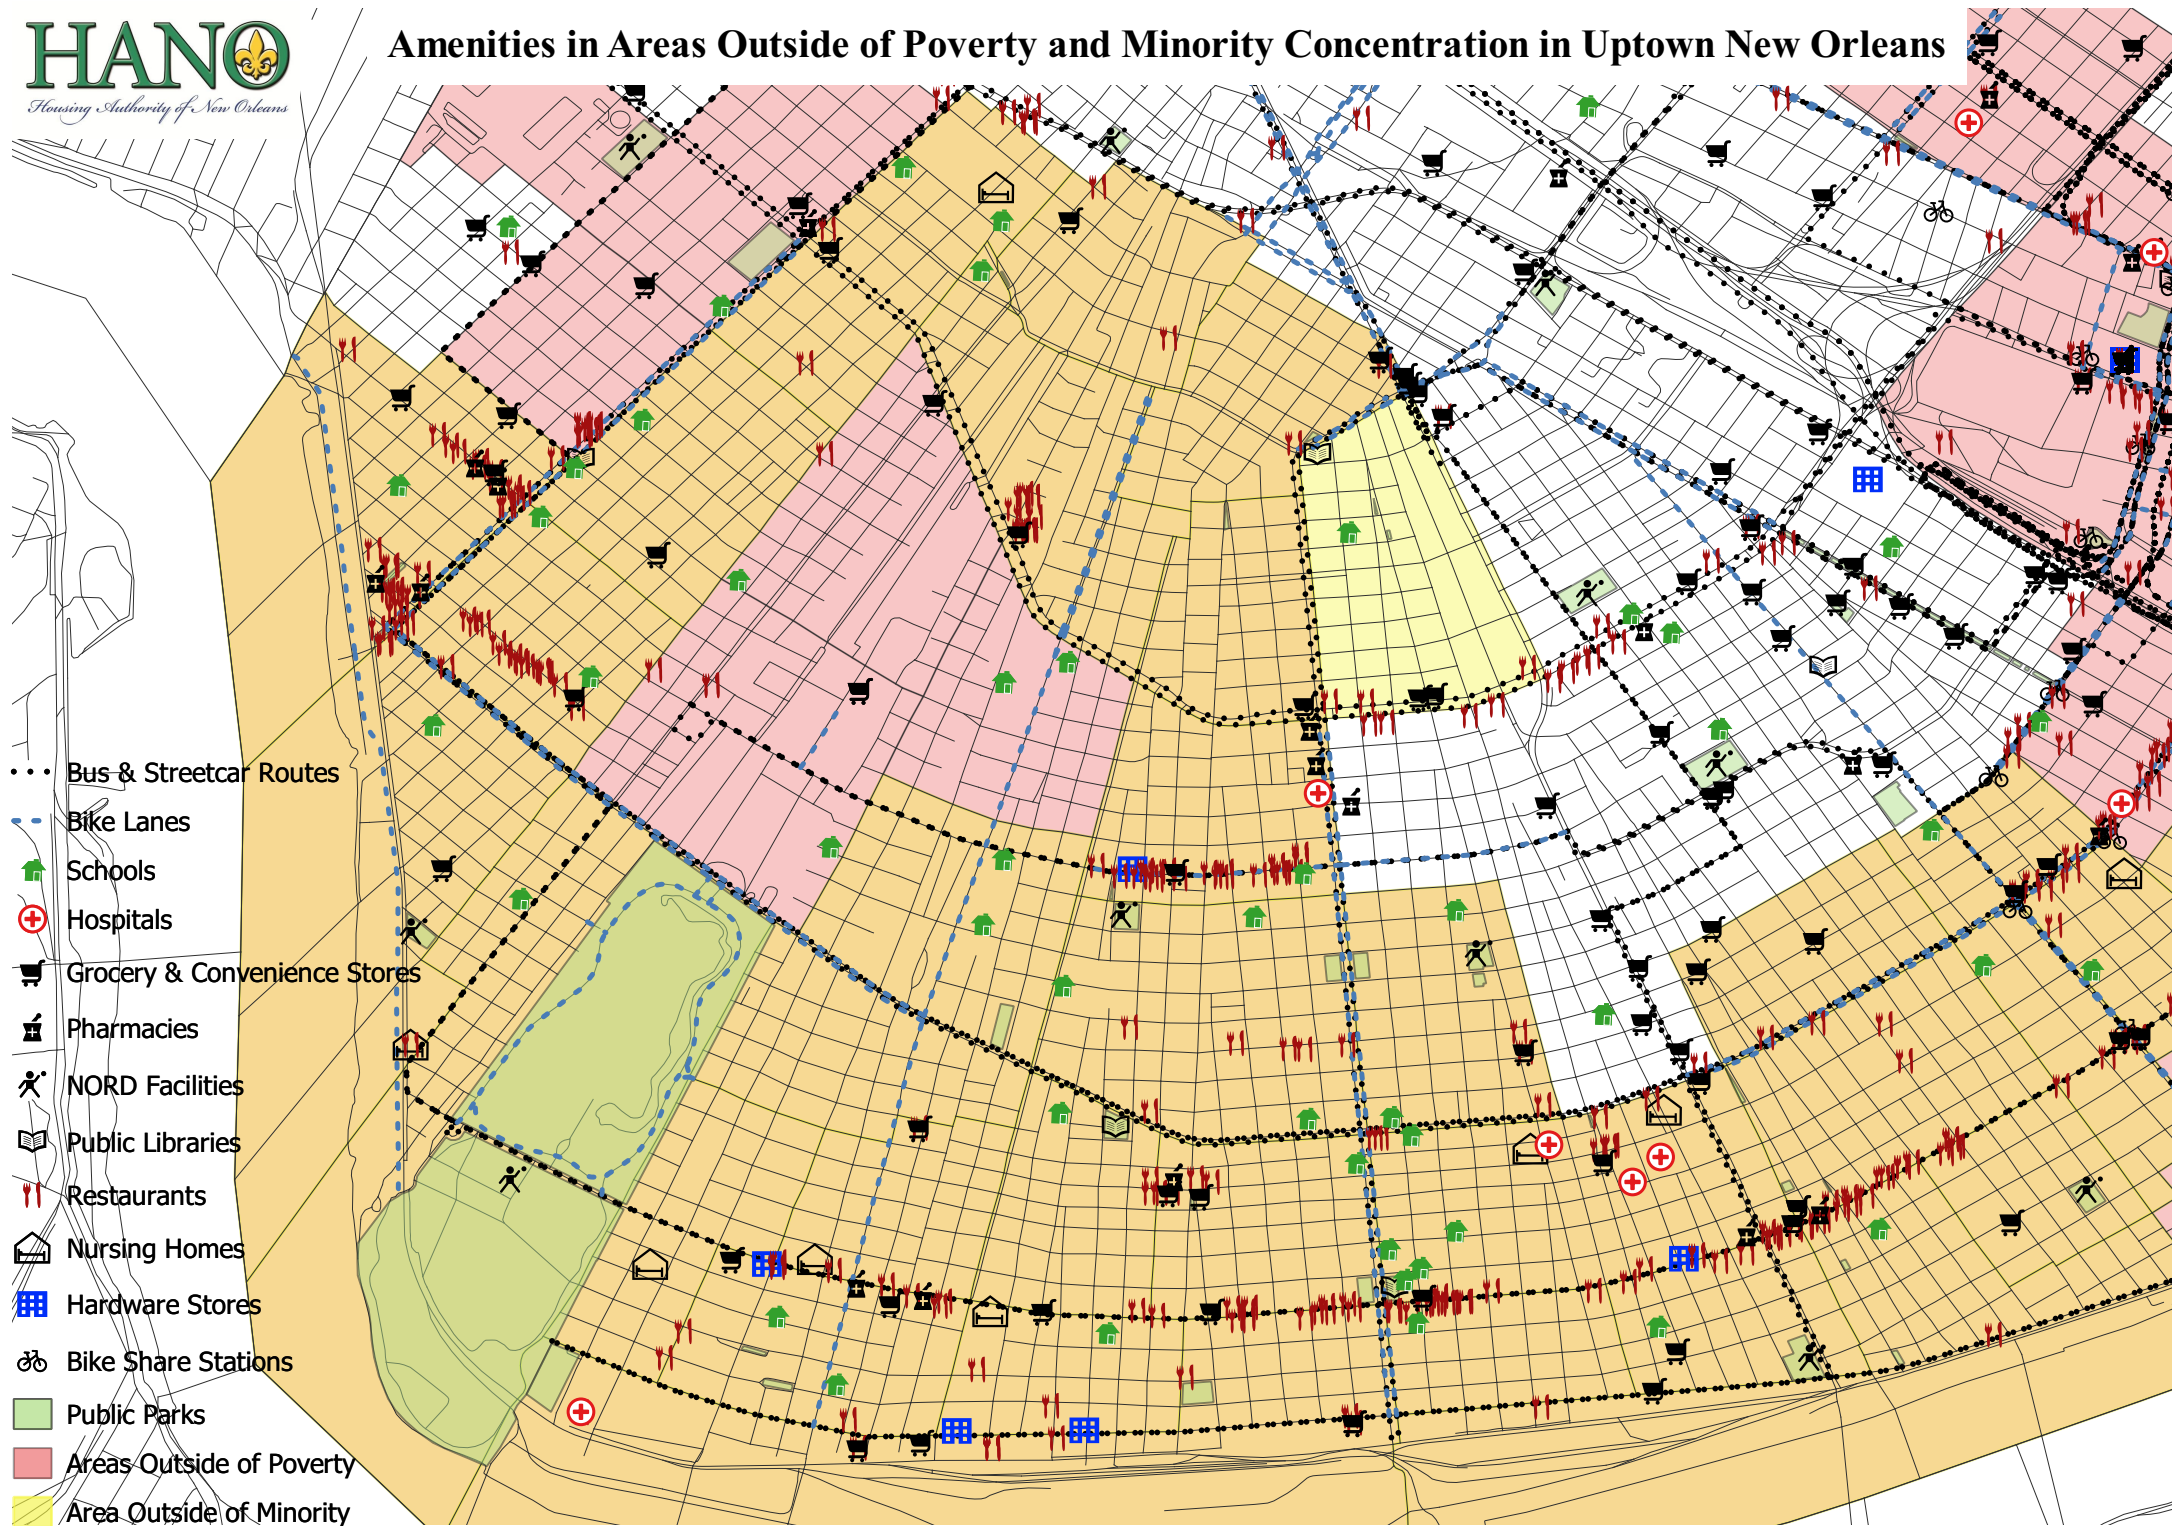

Amenities in Areas Outside of Poverty and Minority Concentration in Uptown New Orleans

- Bus & Streetcar Routes
- - - Bike Lanes
- 🏫 Schools
- ⊕ Hospitals
- 🛒 Grocery & Convenience Stores
- 🏪 Pharmacies
- 🚶‍♂️ NORD Facilities
- 📖 Public Libraries
- 🍴 Restaurants
- 🏠 Nursing Homes
- 🏠 Hardware Stores
- 🚲 Bike Share Stations
- 🌳 Public Parks
- 👉 Areas Outside of Poverty
- 👉 Area Outside of Minority